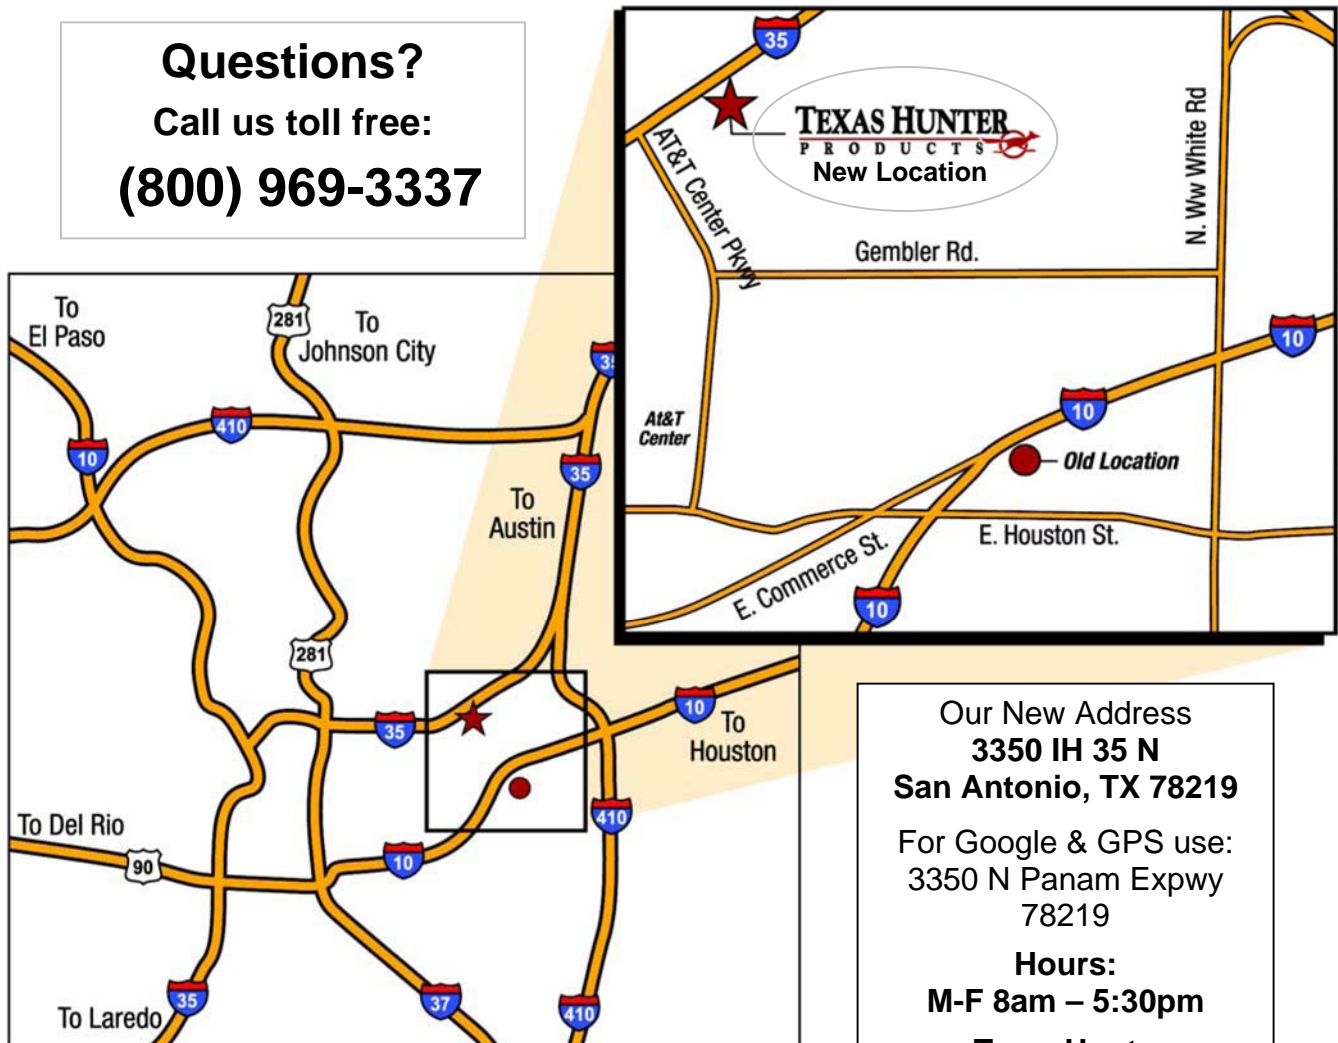

Directions to our New Location:

From the East (Houston): Take IH10 W to Exit 579 Commerce / Houston St (Same Exit as former location). Turn RIGHT on Houston St to Second Light (AT&T Center Pkwy), Turn RIGHT, to IH35, turn RIGHT on feeder, go ½ mile.

From the West (Del Rio): Take Hwy 90 / IH10 East to IH 35 N to the Splashtown Dr. Exit, we're immediately on the Right.

From the North (Austin / Dallas): Take IH35 South to the AT&T Center Exit. Turn LEFT at the light and U-Turn, Stay on the Feeder Road, go ½ mile.

From the South (Laredo / Corpus Christi): Take IH35 North to the Splashtown Dr Exit, we're immediately on the Right.

Questions?
Call us toll free:
(800) 969-3337

Our New Address
3350 IH 35 N
San Antonio, TX 78219