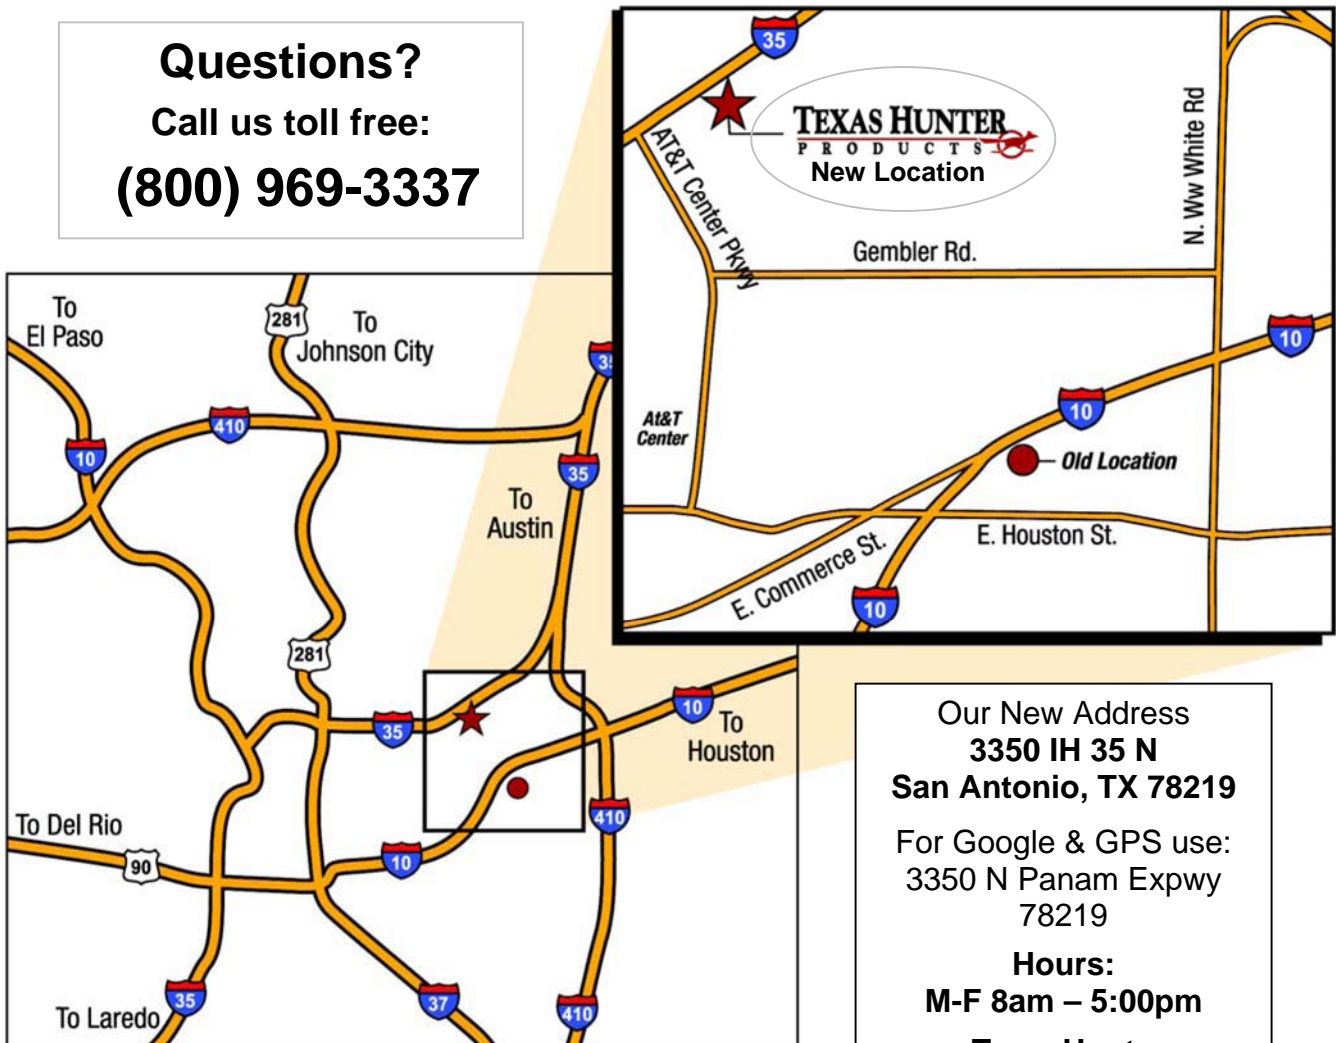

## Directions to our New Location:

**From the East (Houston):** Take IH10 W to Exit 579 Commerce / Houston St (Same Exit as former location). Turn RIGHT on Houston St to Second Light (AT&T Center Pkwy), Turn RIGHT, to IH35, turn RIGHT on feeder, go ½ mile.

**From the West (Del Rio):** Take Hwy 90 / IH10 East to IH 35 N to the Splashtown Dr. Exit, we're immediately on the Right.

**From the North (Austin / Dallas):** Take IH35 South to the AT&T Center Exit. Turn LEFT at the light and U-Turn, Stay on the Feeder Road, go ½ mile.

**From the South (Laredo / Corpus Christi):** Take IH35 North to the Splashtown Dr Exit, we're immediately on the Right.

**Questions?**  
Call us toll free:  
**(800) 969-3337**

Our New Address  
**3350 IH 35 N**  
**San Antonio, TX 78219**